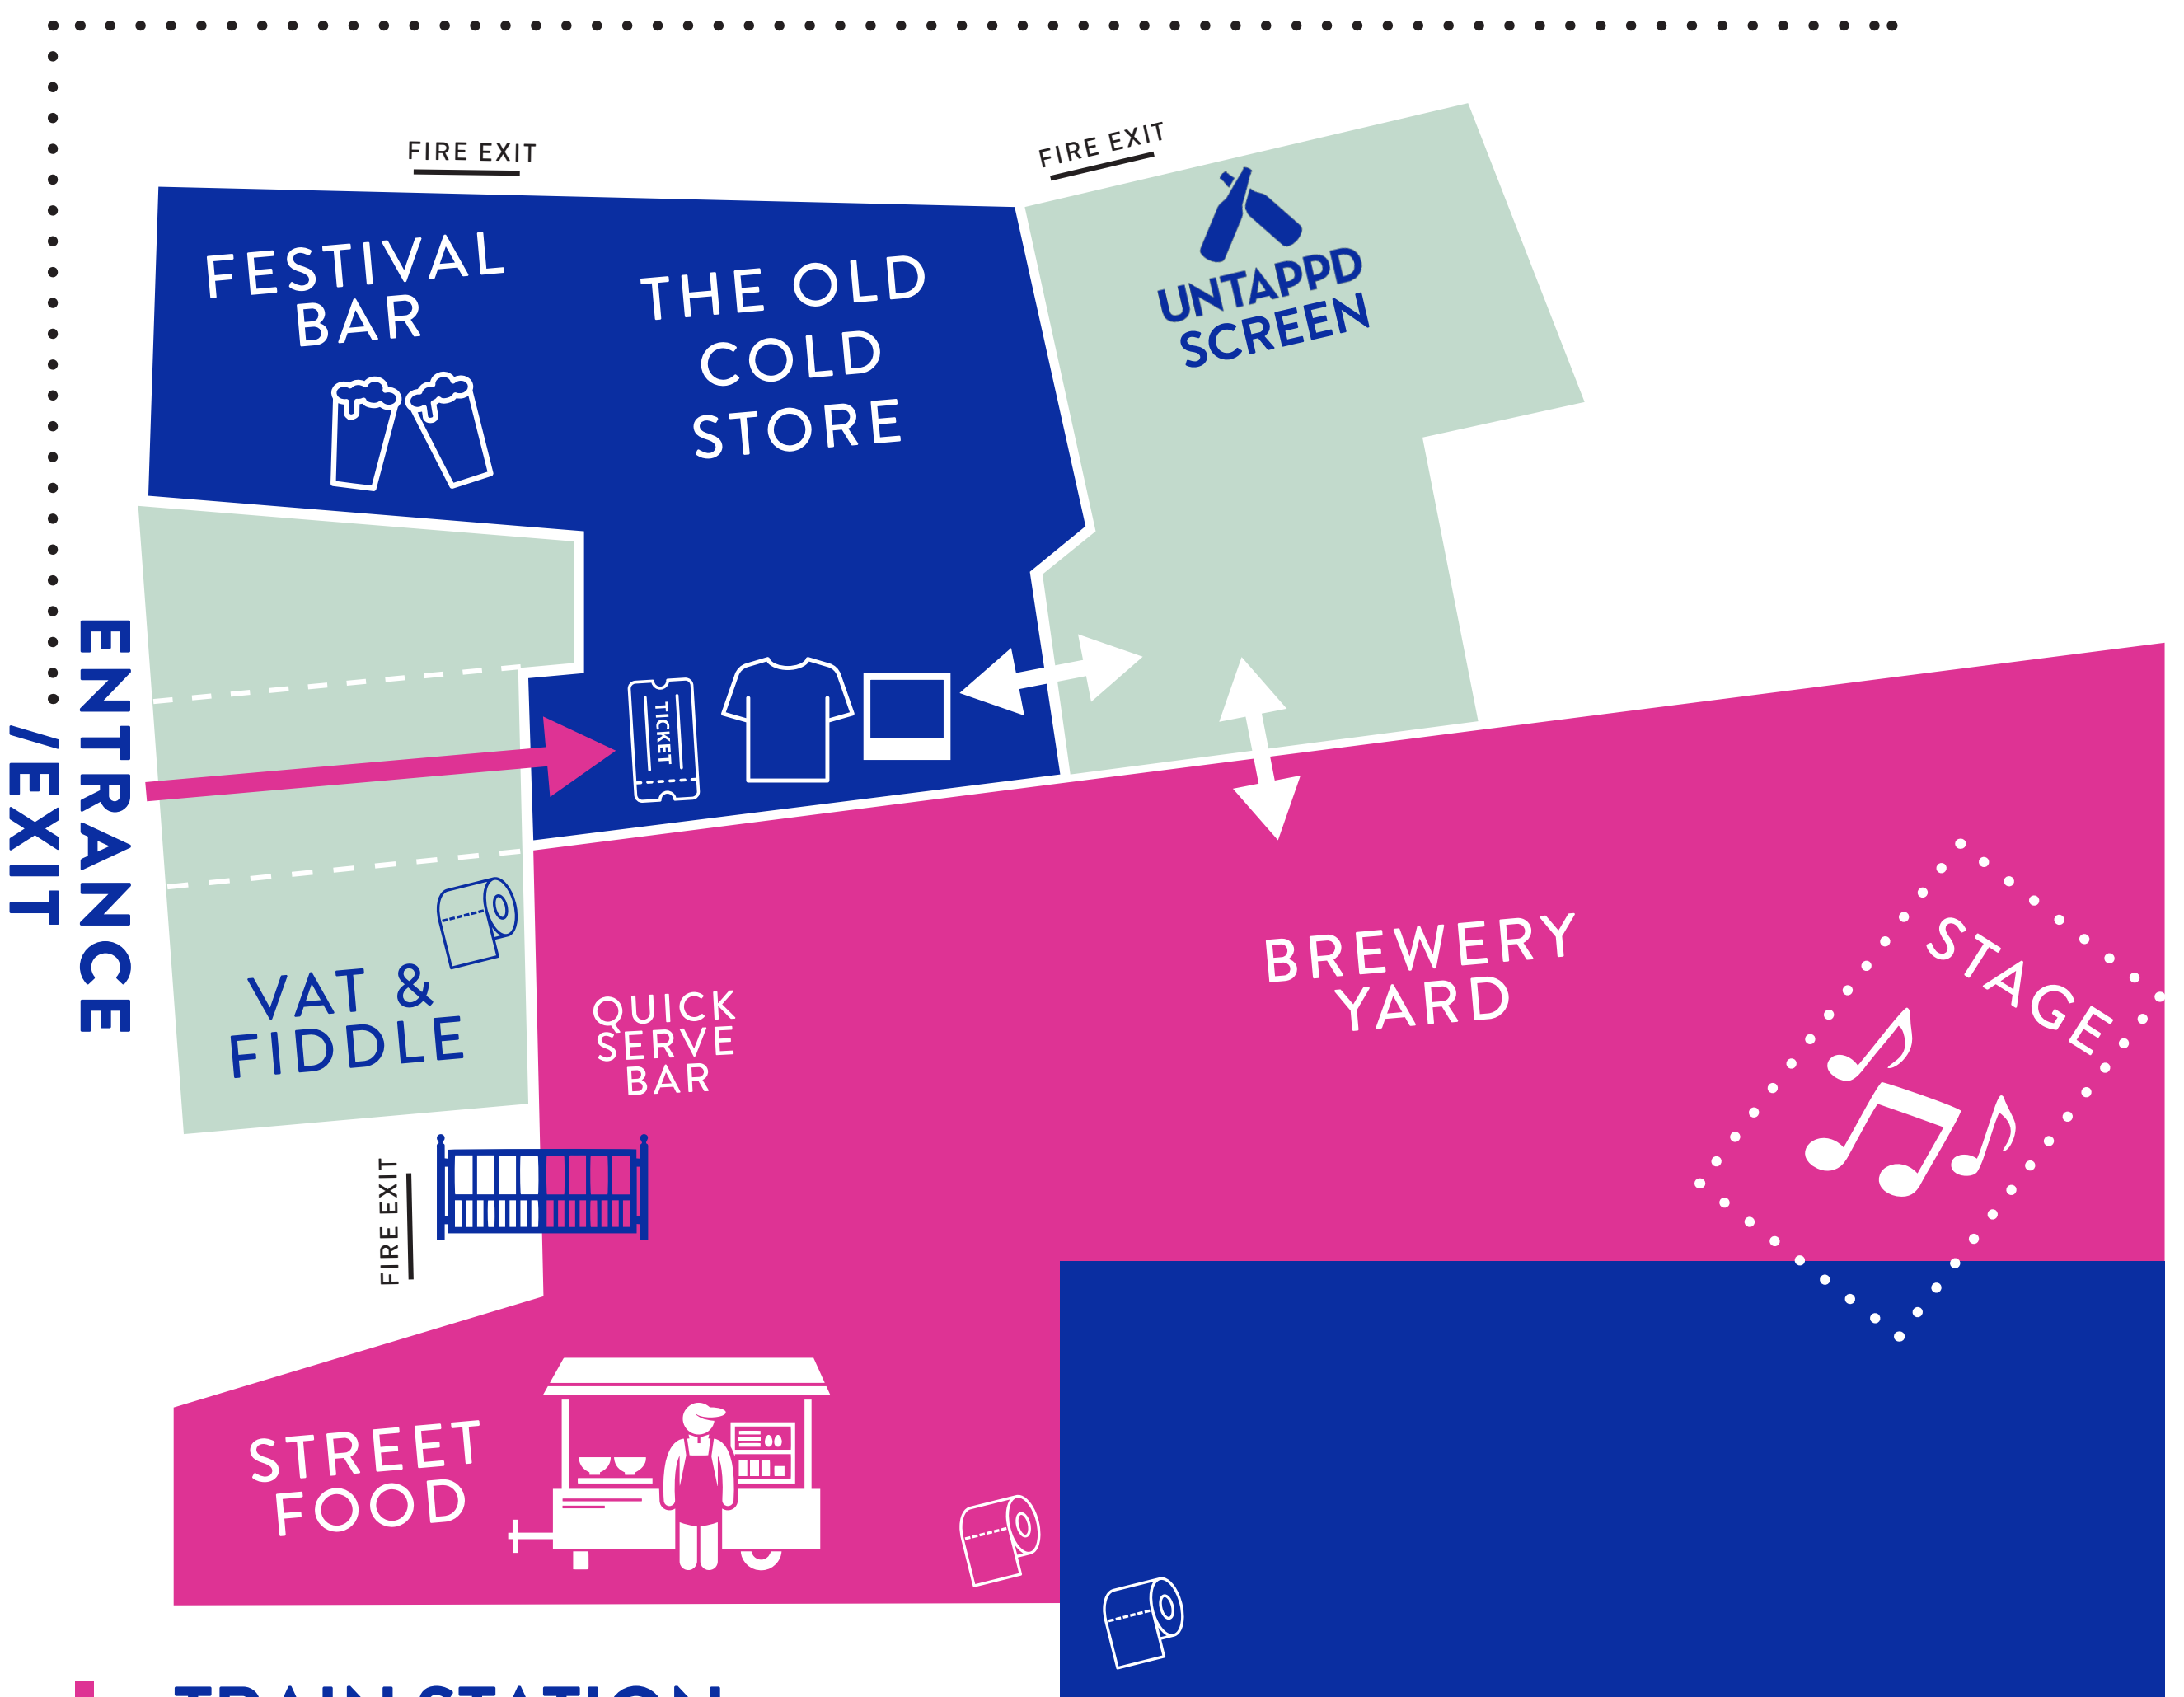

FESTIVAL MAP

RECEPTION

LOOS

BREWERY TOUR
MEET UP POINT

VINTAGE
PHOTO BOOTH

MERCH

Enjoy discounted
merch when you pay
using your points!

STAGE SPONSORED BY

Alltruck

TRAIN STATION
& BUS STOPS

Our pals at DG cars are offering 20% off cab rides to and from the Yard Party! Download the DG app and pay using card to qualify. Enter the code NSU20

STREET FOOD